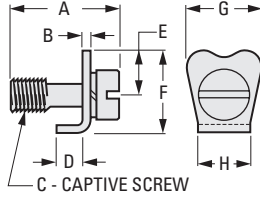

SYNCHRO MOUNTING CLAMPS

I
R
T
1
2
3
4
5
6
7
8
9
10

> MATERIAL:

300 Series Stainless Steel,
Black Oxide

PHONE: 516.328.3300 • FAX: 516.326.8827 • WWW.SDP-SI.COM

* S3001Y-C156 is 300 Series
Stainless Steel. This part is
the same as catalog number
S3001Y-MS17183-4 below.

INCH COMPONENT

Catalog Number	A	B	C	D	E	F	G	H
S3001Y-C141	13/32	.031	#4-48	.062	.172	5/16	9/32	3/16
S3001Y-C142				.093				
*S3001Y-C156	.61	.062	#6-40	.255	1/4	15/32	3/8	1/4

> MATERIAL:

300 Series Stainless Steel

INCH COMPONENT

Catalog Number	A	B	C	D	E	F	G	H
S3001Y-MS17183-1	.40	.037	#4-48	.067	11/64	5/16	9/32	3/16
S3001Y-MS17183-2				.101				
S3001Y-MS17183-3				.130				
S3001Y-MS17183-4	.61	.062	#6-40	.255	1/4	15/32	3/8	1/4
S3001Y-MS17183-5				.165				

INCH COMPONENT

Catalog Number	D
Carbon Steel, Cadmium Plated	
ΔS3000Y-C026	.047
300 Series Stainless Steel	
S3000Y-C025S	0 (flat)
S3000Y-C026S	.047
S3000Y-C027S	.078
S3000Y-C028S	.110
S3000Y-C029S	.141