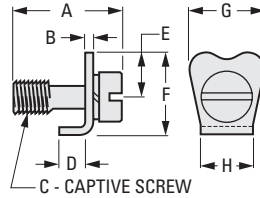

SYNCHRO MOUNTING CLAMPS

I
R
T
1
2
3
4
5
6
7
8
9
10

> MATERIAL:

300 Series Stainless Steel,
Black Oxide

PHONE: 516.328.3300 • FAX: 516.326.8827 • WWW.SDP-SI.COM

* S3001Y-C156 is 300 Series
Stainless Steel. This part is
the same as catalog number
S3001Y-MS17183-4 below.

INCH COMPONENT

Catalog Number	A	B	C	D	E	F	G	H
S3001Y-C141	13/32	.031	#4-48	.062	.172	5/16	9/32	3/16
S3001Y-C142				.093				
*S3001Y-C156	.61	.062	#6-40	.255	1/4	15/32	3/8	1/4

> MATERIAL:

300 Series Stainless Steel

INCH COMPONENT

Catalog Number	A	B	C	D	E	F	G	H
S3001Y-MS17183-1	.40	.037	#4-48	.067	11/64	5/16	9/32	3/16
S3001Y-MS17183-2				.101				
S3001Y-MS17183-3				.130				
S3001Y-MS17183-4	.61	.062	#6-40	.255	1/4	15/32	3/8	1/4
S3001Y-MS17183-5				.165				

INCH COMPONENT

Catalog Number	D
Carbon Steel, Cadmium Plated	
ΔS3000Y-C026	.047
300 Series Stainless Steel	
S3000Y-C025S	0 (flat)
S3000Y-C026S	.047
S3000Y-C027S	.078
S3000Y-C028S	.110
S3000Y-C029S	.141