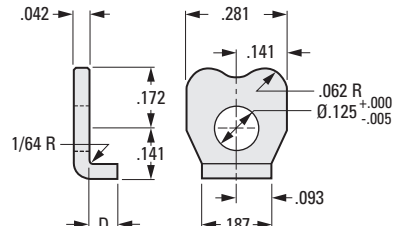

INCH COMPONENT

Catalog Number	A	B	C	D	E	F	G	H
S3001Y-C141	13/32	.031	#4-48	.062	.172	5/16	9/32	3/16
S3001Y-C142				.093				
*S3001Y-C156	.61	.062	#6-40	.255	1/4	15/32	3/8	1/4

> MATERIAL:

300 Series Stainless Steel

INCH COMPONENT

Catalog Number	A	B	C	D	E	F	G	H
S3001Y-MS17183-1	.40	.037	#4-48	.067	11/64	5/16	9/32	3/16
S3001Y-MS17183-2				.101				
S3001Y-MS17183-3				.130				
S3001Y-MS17183-4	.61	.062	#6-40	.255	1/4	15/32	3/8	1/4
S3001Y-MS17183-5				.165				

INCH COMPONENT

Catalog Number	D
Carbon Steel, Cadmium Plated	
ΔS3000Y-C026	.047
300 Series Stainless Steel	
S3000Y-C025S	0 (flat)
S3000Y-C026S	.047
S3000Y-C027S	.078
S3000Y-C028S	.110
S3000Y-C029S	.141