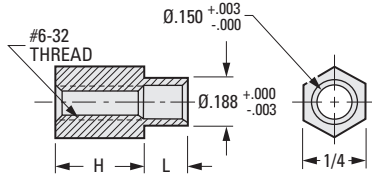

HEXAGONAL STAND-OFFS

THREADED
SWAGE TYPE

PHONE: 516.328.3300 • FAX: 516.326.8827 • WWW.SDP-SI.COM

> **MATERIAL:**
Brass, Zinc Plated

INCH COMPONENT

Catalog Number	H Height	L Length	Panel Thickness
A 9B43-C104	1/8	.075	1/32
A 9B43-C106	3/16		
A 9B43-C108	1/4		
*A 9B43-C116	1/2		
A 9B43-C206	3/16	.105	1/16
A 9B43-C208	1/4		
A 9B43-C212	3/8		
A 9B43-C216	1/2		
A 9B43-C304	1/8	.135	3/32
A 9B43-C308	1/4		
A 9B43-C312	3/8		
A 9B43-C404	1/8		
A 9B43-C406	3/16	.165	1/8
A 9B43-C412	3/8		
A 9B43-C606	3/16		
A 9B43-C608	1/4		
A 9B43-C612	3/8	.230	3/16
A 9B43-C616	1/2		