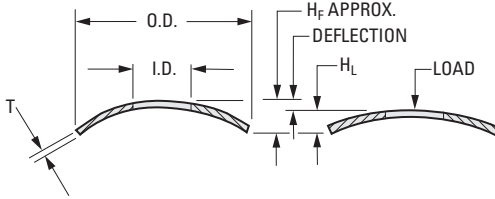

CURVED SPRING WASHERS

PHONE: 516.328.3300 • FAX: 516.326.8827 • WWW.SDP-SI.COM

MATERIAL:

301 Stainless Steel
Spring Steel AISI C1075 Blued

SPECIFICATION:

Priced Per 10 Pieces

INCH COMPONENT								
Catalog Number		I.D.	O.D.	T Stock Thick.	H _f Free Height	H _l Loaded Height	Load @ H _l ± 15% lbf	For Screw Size
Stainless Steel	Steel							
A 7X 9-1W02406	—	.135	.245	.0060	.034	.020	2.00	#5
A 7X 9-1W02704	—	.148	.270	.0045	.052	.028	1.25	#6
A 7X 9-1W02707	—	.148	.270	.0070	.035	.022	2.50	#6
A 7X 9-1W03205	A 7Q 9-1W03205	.174	.322	.0050	.064	.034	1.50	#8
A 7X 9-1W03207	—	.174	.322	.0075	.042	.025	3.00	#8
A 7X 9-1W03706	—	.200	.370	.0060	.069	.035	2.25	#10
A 7X 9-1W03709	A 7Q 9-1W03709	.200	.370	.0090	.047	.028	4.50	#10
A 7X 9-1W04210	—	.231	.423	.0100	.053	.032	5.00	#12
A 7X 9-1W04907	—	.265	.490	.0075	.091	.046	3.50	1/4
—	A 7Q 9-1W04911	.265	.490	.0110	.063	.034	7.00	1/4
—	A 7Q 9-1W05512	.296	.551	.0120	.070	.038	8.00	9/32
A 7X 9-1W06109	—	.327	.612	.0090	.113	.060	4.50	5/16
A 7X 9-1W06113	A 7Q 9-1W06113	.327	.612	.0130	.077	.042	9.00	5/16
—	A 7Q 9-1W06715	.363	.672	.0150	.081	.047	11.00	11/32
A 7X 9-1W07311	A 7Q 9-1W07311	.395	.735	.0110	.129	.073	6.00	3/8
A 7X 9-1W07316	A 7Q 9-1W07316	.395	.735	.0160	.086	.050	12.00	3/8
A 7X 9-1W08518	A 7Q 9-1W08518	.462	.857	.0180	.100	.057	15.00	7/16
—	A 7Q 9-1W09814	.525	.980	.0140	.164	.083	10.00	1/2
A 7X 9-1W09821	A 7Q 9-1W09821	.525	.980	.0210	.110	.063	20.00	1/2