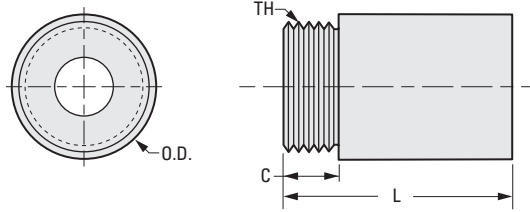

**> MATERIAL:**

Acetal with PTFE

PHONE: 516.328.3300 • FAX: 516.326.8827 • WWW.SDP-SI.COM

**> TEMPERATURE RANGE:**

32° F to 180° F

**INCH COMPONENT**

Catalog Number	Screw Size	Number of Starts	Lead in.	Efficiency %	O.D.	L
AB21SN-25161	1/4-16	1	.063	48	.625	.500
AB21SN-25201	1/4-20		.050	41		
AB21SN-31082	5/16-8	2	.250	72	.750	.750
AB21SN-31084		4	.500	80		
AB21SN-31122	5/16-12	2	.167	65		
AB21SN-37081	3/8-8	stub	.125	53		
AB21SN-37084		4	.500	79		
AB21SN-37101	3/8-10	1	.100	49		
AB21SN-37102		2	.200	65		
AB21SN-37114	3/8-11	4	.375	75		
AB21SN-37121	3/8-12	1	.083	44		
AB21SN-37122		2	.167	60		
AB21SN-37161	3/8-16	1	.063	36		