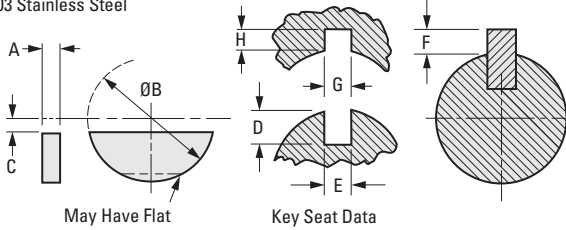

**WOODRUFF KEYS**

PHONE: 516.328.3300 • FAX: 516.326.8827 • WWW.SDP-SI.COM

**> MATERIAL:**

303 Stainless Steel

**INCH COMPONENT**

Catalog Number	Key Size		C +.01 -.00	D +.005 -.000	E -.0000		F +.01 -.00	G +.002 -.000	H +.005 -.000
	A +.001 -.000	B +.00 -.01			Dim.	Tol.			
	A 9X49-0208	.0625							
A 9X49-0210	.0625	.312	.016	.1038	.0615	+.0015	.0262	.0635	.0372
A 9X49-0310	.0938	.312	.016	.0882	.0928	+.0015	.0419	.0948	.0529
A 9X49-0212	.0625	.375	.016	.1358	.0615	+.0015	.0262	.0635	.0372
A 9X49-0312	.0938	.375	.016	.1202	.0928	+.0015	.0419	.0948	.0529
A 9X49-0412	.125	.375	.016	.1045	.1240	+.0015	.0575	.126	.0685
A 9X49-0216	.0625	.50	.047	.1668	.0615	+.0015	.0262	.0635	.0372
A 9X49-0316	.0938	.50	.047	.1511	.0928	+.0015	.0419	.0948	.0529
A 9X49-0416	.125	.50	.047	.1355	.1240	+.0015	.0575	.126	.0685
A 9X49-0320	.0938	.625	.062	.1981	.0928	+.0015	.0419	.0948	.0529
A 9X49-0420	.125	.625	.062	.1825	.1240	+.0015	.0575	.126	.0685
A 9X49-0520	.1563	.625	.062	.1669	.1553	+.0015	.0731	.1573	.0841
A 9X49-0624	.1875	.75	.062	.2143	.1863	+.0017	.0887	.1885	.0997
A 9X49-0832	.250	1.00	.062	.308	.2487	+.0018	.1200	.251	.131

**SQUARE MACHINE KEYS**

**> MATERIAL:**

Carbon Steel

**> FINISH:**

Treated with DRY RUST INHIBITOR

Other squares and lengths available on special order.

**INCH COMPONENT**

Catalog Number	W Width +.000 -.002	L Length ± .01
A 9C39-0416	.125	.50
A 9C39-0424	.125	.75
A 9C39-0432	.125	1.00
A 9C39-0440	.125	1.25
A 9C39-0448	.125	1.50
A 9C39-0456	.125	1.75
A 9C39-0464	.125	2.00
A 9C39-0616	.1875	.50
A 9C39-0624	.1875	.75
A 9C39-0632	.1875	1.00
A 9C39-0640	.1875	1.25
A 9C39-0648	.1875	1.50
A 9C39-0656	.1875	1.75

Catalog Number	W Width +.000 -.002	L Length ± .01
A 9C39-0664	.1875	2.00
A 9C39-0672	.1875	2.25
A 9C39-0680	.1875	2.50
A 9C39-0816	.250	.50
A 9C39-0824	.250	.75
A 9C39-0832	.250	1.00
A 9C39-0840	.250	1.25
A 9C39-0848	.250	1.50
A 9C39-0856	.250	1.75
A 9C39-0864	.250	2.00
A 9C39-0872	.250	2.25
A 9C39-0880	.250	2.50
A 9C39-0888	.250	2.75