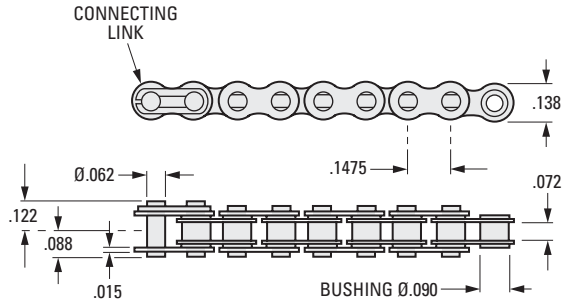

MINIATURE ROLLER CHAINS • .1475 PITCH

SINGLE STRAND
RIVETED

PHONE: 516.328.3300 • FAX: 516.326.8827 • WWW.SDP-SI.COM

› **MATERIAL:**
Stainless Steel Type 18-8

› **FINISH:**
Clear Passivated

› **AVERAGE TENSILE LOAD:**
175 lbf

› **SPECIFICATION:**
All lengths include and are supplied with connecting link A 6Y 7-14CHA

› **WEIGHT:**
.035 lbs per foot

Sizes not listed are available on special request.

| | |
|------------------------------------|--------------|
| CONNECTING LINK (SNAP TYPE) | |
| Catalog Number | A 6Y 7-14CHA |

| | |
|-----------------------|-------------|
| BUSHING LINK | |
| Catalog Number | A 6Y 7-14BL |

INCH COMPONENT

| Catalog Number | No. of Links | Length |
|----------------|--------------|--------|
| A 6Y 7-M040 | 40 | 5.900 |
| A 6Y 7-M050 | 50 | 7.375 |
| A 6Y 7-M060 | 60 | 8.850 |
| A 6Y 7-M070 | 70 | 10.325 |
| A 6Y 7-M080 | 80 | 11.800 |
| A 6Y 7-M090 | 90 | 13.275 |
| A 6Y 7-M100 | 100 | 14.750 |
| A 6Y 7-M110 | 110 | 16.225 |
| A 6Y 7-M120 | 120 | 17.700 |
| A 6Y 7-M130 | 130 | 19.175 |
| A 6Y 7-M140 | 140 | 20.650 |
| A 6Y 7-M150 | 150 | 22.125 |
| A 6Y 7-M160 | 160 | 23.600 |
| A 6Y 7-M170 | 170 | 25.075 |
| A 6Y 7-M180 | 180 | 26.550 |
| A 6Y 7-M190 | 190 | 28.025 |
| A 6Y 7-M200 | 200 | 29.500 |
| A 6Y 7-M210 | 210 | 30.975 |
| A 6Y 7-M220 | 220 | 32.450 |
| A 6Y 7-M230 | 230 | 33.925 |
| A 6Y 7-M240 | 240 | 35.400 |