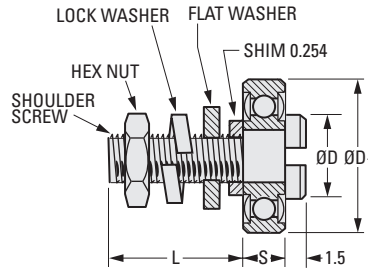

SHALLOW HEAD

PHONE: 516.328.3300 • FAX: 516.326.8827 • WWW.SDP-SI.COM

> MATERIAL:

Bearing - 440C Stainless Steel, ABEC-3, Double Shield
Hardware - 303 Stainless Steel

METRIC COMPONENT

Catalog Number	Dimension				Thread
	L	D	D ₁	S	
A 7Y 5MCF0803	6	5	8	4	M2 x 0.4
A 7Y 5MCF1004	8	6	10	4	M3 x 0.5
A 7Y 5MCF1304	8	6	13	5	M3 x 0.5
A 7Y 5MCF1306	12	8	13	5	M5 x 0.8
A 7Y 5MCF1608	16	10	16	5	M6 x 1.0