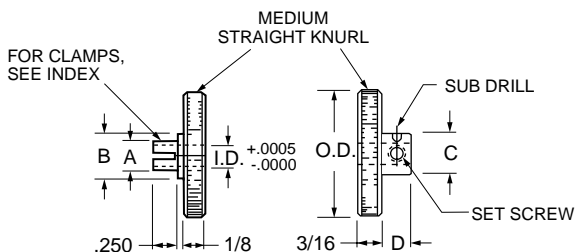

MATERIAL: Molded Black Phenolic with Brass Insert

Catalog Number	Type
* S5901Y-G1569-1	Fixed Spinner

NOTE: Special Knobs are available on request.

* To be discontinued when present stock is depleted.

MATERIAL: 303 Stainless Steel

Catalog Number		I.D.	O.D.	A	B	C	D	Sub Drill	Set Screw
Clamp Type	Pin Type								
S5901Y-KN-01	S5901Y-KN-10	.1248	1.000	.188	1/4	.312	3/16	.029	#2-56
S5901Y-KN-02	S5901Y-KN-11		1.500						
S5901Y-KN-03	S5901Y-KN-12		2.000						
S5901Y-KN-04	S5901Y-KN-13	.1873	1.000	.250	5/16	.375	7/32	.040	#4-40
S5901Y-KN-05	S5901Y-KN-14		1.500						
S5901Y-KN-06	S5901Y-KN-15		2.000						
S5901Y-KN-07	S5901Y-KN-16	.2498	1.000	.312	3/8	.500	1/4	.070	#6-32
S5901Y-KN-08	S5901Y-KN-17		1.500						
S5901Y-KN-09	S5901Y-KN-18		2.000						