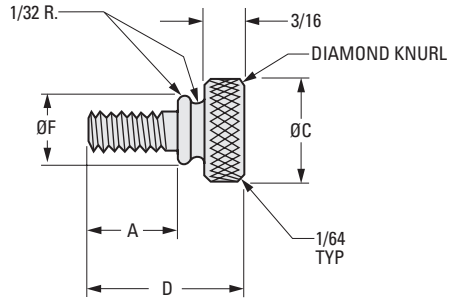

KNURLED THUMB SCREWS

> MATERIAL:

Brass

PHONE: 516.328.3300 • FAX: 516.326.8827 • WWW.SDP-SI.COM

> FINISH:

Nickel Plate or Black Oxide

INCH COMPONENT

Catalog Number	Thread Size	A	C	D	F
Material: Brass, Nickel Plate Finish					
A 9B41-A0632A	#6-32	13/32	3/8	23/32	5/16
A 9B41-A0632B	#6-32	13/32	7/16	23/32	3/8
A 9B41-A0632C	#6-32	13/32	1/2	23/32	7/16
A 9B41-A0632D	#6-32	1/2	1/2	13/16	7/16
A 9B41-A0632E	#6-32	1/2	3/8	13/16	5/16
A 9B41-A0632F	#6-32	1/2	7/16	13/16	3/8
A 9B41-A0832A	#8-32	13/32	3/8	23/32	5/16
A 9B41-A0832B	#8-32	13/32	7/16	23/32	3/8
A 9B41-A0832C	#8-32	13/32	1/2	23/32	7/16
A 9B41-A0832D	#8-32	1/2	7/16	13/16	3/8
A 9B41-A0832E	#8-32	1/2	3/8	13/16	5/16
A 9B41-A1032A	#10-32	13/32	3/8	23/32	5/16
A 9B41-A1032B	#10-32	13/32	7/16	23/32	3/8
A 9B41-A1032C	#10-32	13/32	1/2	23/32	7/16
Material: Brass, Black Oxide Finish					
A 9B41-A0632ABL	#6-32	13/32	3/8	23/32	5/16
A 9B41-A0632XBL	#6-32	13/32	7/16	23/32	3/8
A 9B41-A0632BBL	#6-32	13/32	1/2	23/32	7/16
A 9B41-A0632CBL	#6-32	1/2	3/8	13/16	5/16
A 9B41-A0632YBL	#6-32	1/2	7/16	13/16	3/8
A 9B41-A0632DBL	#6-32	1/2	1/2	13/16	7/16
A 9B41-A0832ABL	#8-32	13/32	1/2	23/32	7/16
A 9B41-A0832BBL	#8-32	1/2	7/16	13/16	3/8
A 9B41-A0832CBL	#8-32	13/32	3/8	23/32	5/16
A 9B41-A0832DBL	#8-32	13/32	7/16	23/32	3/8