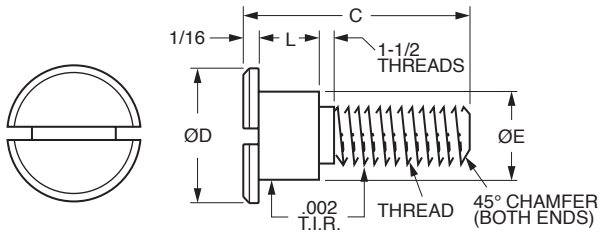

■ SHALLOW HEAD

MATERIAL: 303 Stainless Steel

Catalog Number	Thread Size	D Dia.	E Dia. +.000 -.001	L	C
A 7Y 5-CF1	#2-56	3/16	.0935	.130	7/16
A 7Y 5-CF3		7/32			
A 7Y 5-CF2	#4-40	3/16	.1248	.099	29/64
A 7Y 5-CF4		1/4			
A 7Y 5-CF5	#8-32	5/16	.1873	.186	11/16
A 7Y 5-CF6	#10-32	3/8	.2498	.186	49/64
A 7Y 5-CF7	1/4-20	9/16	.3748	.270	1-1/64