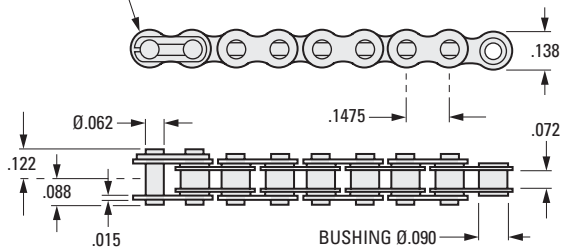

175 lbf

➤ **SPECIFICATION:**

All lengths include and are supplied with connecting link A 6Y 7-14CHA

➤ **WEIGHT:**

.035 lbs per foot

Sizes not listed are available on special request.

CONNECTING LINK

**CONNECTING LINK (SNAP TYPE)**

Catalog Number  
A 6Y 7-14CHA

**BUSHING LINK**

Catalog Number  
A 6Y 7-14BL

**INCH COMPONENT**

Catalog Number	No. of Links	Length
A 6Y 7-M040	40	5.900
A 6Y 7-M050	50	7.375
A 6Y 7-M060	60	8.850
A 6Y 7-M070	70	10.325
A 6Y 7-M080	80	11.800
A 6Y 7-M090	90	13.275
A 6Y 7-M100	100	14.750
A 6Y 7-M110	110	16.225
A 6Y 7-M120	120	17.700
A 6Y 7-M130	130	19.175
A 6Y 7-M140	140	20.650
A 6Y 7-M150	150	22.125
A 6Y 7-M160	160	23.600
A 6Y 7-M170	170	25.075
A 6Y 7-M180	180	26.550
A 6Y 7-M190	190	28.025
A 6Y 7-M200	200	29.500
A 6Y 7-M210	210	30.975
A 6Y 7-M220	220	32.450
A 6Y 7-M230	230	33.925
A 6Y 7-M240	240	35.400

Continuous length available  
Sold by the foot  
A 6Y 7-MC