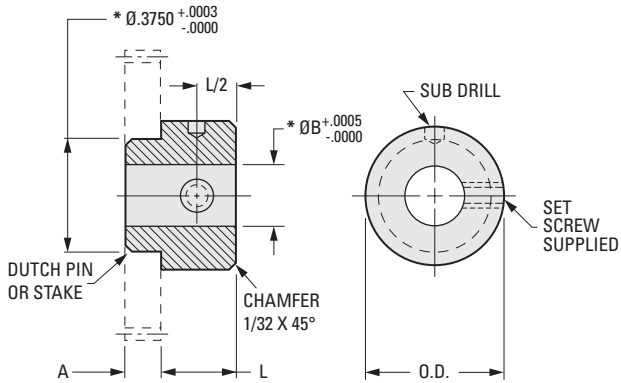

> **MATERIAL:**

303 Stainless Steel

PHONE: 516.328.3300 • FAX: 516.326.8827 • WWW.SDP-SI.COM

Available on special order:
Hubs assembled to gears or
dials and passivation.

* Diameters concentric within .0003 T.I.R.

INCH COMPONENT

Catalog Number	A	B Bore	L	O.D.	Set Screw
S2006Y-125078	.125	.0781	.22	7/16	#2-56
S2006Y-125090		.0900			
S2006Y-062094	.062	.0937			
S2006Y-125094	.125				
S2006Y-062120	.062	.1200			
S2006Y-125120	.125				
S2006Y-062125	.062	.1248			
S2006Y-125125	.125				
S2006Y-062156	.062	.1562			
S2006Y-125156	.125				
S2006Y-062187	.062	.1873	.25	1/2	#4-40
S2006Y-125187	.125				
S2006Y-062241	.062	.2405			
S2006Y-125241	.125				
S2006Y-062250	.062	.2498			
S2006Y-125250	.125				